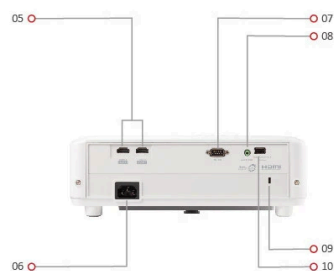

03

1. Power Key
2. Keypad
3. Front IR
4. Zoom/Focus Ring
5. HDMI X 2
6. AC In
7. RS-232

8. Audio Out
9. Kensington Lock
10. USB Type A(5V/1.5A)

SPECIFICATION

Projection System:	0.47" 4K-UHD
Native Resolution:	3840x2160
Brightness:	3200 (ANSI Lumens)
Contrast Ratio with SuperEco Mode:	12000:1
Display Color:	1.07 Billion Colors
Light Source Type:	Lamp
Light Source Life (hours) with Normal Mode:	6000
Light Source Life (hours) with SuperEco Mode:	20000
Lamp Watt:	203W
Lens:	F=2.0-2.05, f=15.843-17.445mm
Projection Offset:	120%+/-6%
Throw Ratio:	1.5-1.65
Optical Zoom:	1.1x
Digital Zoom:	0.8x-2.0x
Image Size:	30"-300"
Throw Distance:	1m-10.96m, (100"@3.32m)
Keystone:	H:+/-40°, V:+/-40°
Lens Shift V. Range:	Up to 20% (Digital)
Lens Shift H. Range:	Up to 20% (Digital)
Audible Noise (Normal):	31dB
Audible Noise (Eco):	28dB
Input Lag:	4.2ms
Resolution Support:	VGA(640 x 480) to 4K(3840 x 2160)
HDTV Compatibility:	720p, 1080i, 1080p, 2160P
Horizontal Frequency:	15K-135KHz
Vertical Scan Rate:	23-240Hz

INPUT

HDMI:	2, (HDMI 2.0b/ HDCP 1.4/2.2)
-------	------------------------------

OUTPUT

Audio out (3.5mm):	1
Speaker:	10W
USB Type A (Power):	1 (5V/ 1.5A)

CONTROL

RS232 (DB 9-pin male):	1
------------------------	---

OTHERS

Power Supply Voltage:	100-240V+/- 10%, 50/60Hz, (AC in)
Power Consumption:	Normal: 290W, Standby: <0.5W
Operating Temperature:	0~40°C
Net Weight:	2.8kg
Dimensions (WxDxH) with Adjustment Foot:	312x222x108mm