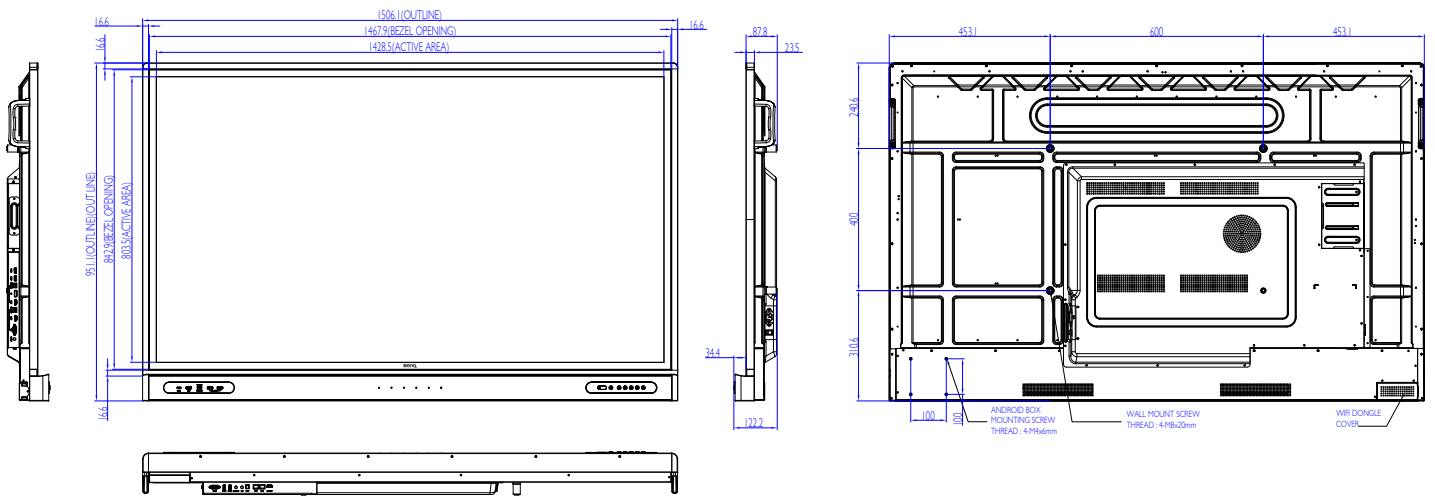

INPUT AND OUTPUT TERMINALS

FRONT I/O

KEYPAD BUTTON

DOWN I/O

SIDE I/O

DIMENSION (MM)

STYLUS PEN

The RM03 Series comes with a pair of BenQ's germ-resistant pens that allows you to write in different colours without any interruptions.