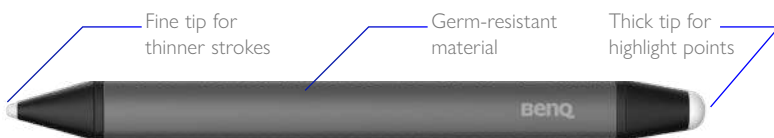

INPUT AND OUTPUT TERMINALS

FRONT I/O

KEYPAD BUTTON

DOWN I/O

SIDE I/O

DIMENSION (MM)

STYLUS PEN

The RM03 Series comes with a pair of BenQ's germ-resistant pens that allows you to write in different colours without any interruptions.